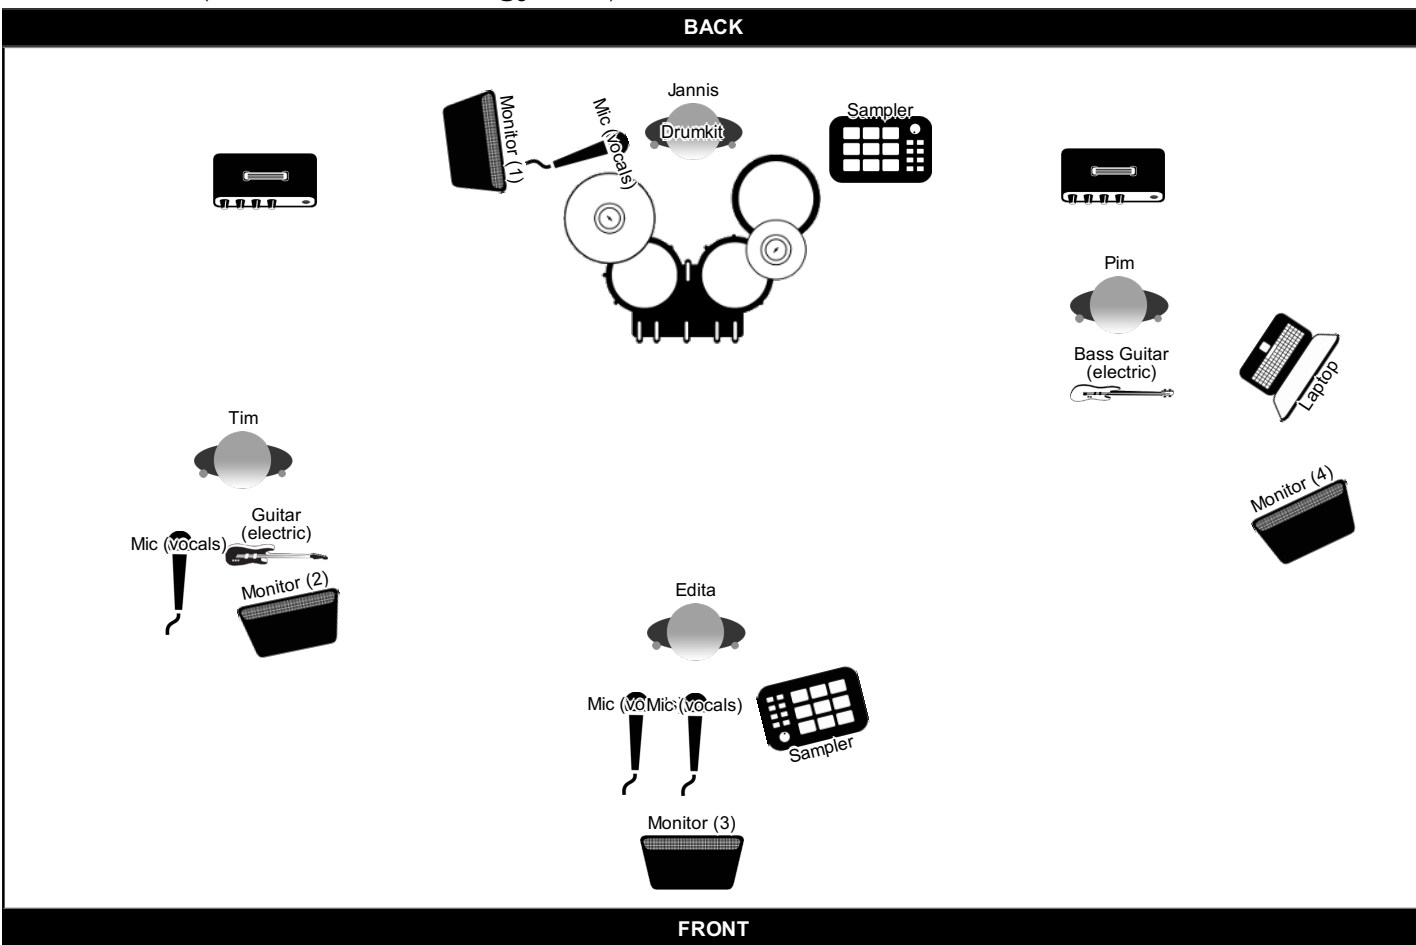

### Extra Info

#### Monitor Groups

Group	Soundmix
Group 1	Samples drummer ++, Laptop bassplayer +, Samples Edita +, Lead VOX +, Backing VOX Guitar +, Backing Vocals Drummer ++
Group 2	Samples drummer +, Laptop bassplayer +, Samples Edita +, Lead VOX +, Backing VOX Guitar ++, Backing Vocals Drummer +
Group 3	Samples drummer +, Laptop bassplayer +, Samples Edita ++, Lead VOX ++, Backing VOX Guitar +, Backing Vocals Drummer +
Group 4	Samples drummer +, Laptop bassplayer ++, Samples Edita +

### Line Up

Name	Instrument
Edita	Sampler, Mic (vocals), Mic (vocals)
Tim	Guitar (electric), Mic (vocals)
Jannis	Sampler, Drumkit, Mic (vocals)
Pim	Bass Guitar (electric), Laptop

### Channel list

Channel	Band Member	Instrument	Mic / DI	Insert
1	Jannis	Kick		
2	Jannis	Snare		
3	Jannis	Hi-hat		
4	Jannis	Tom		
5	Jannis	Floor Tom		
6	Jannis	OH L		
7	Jannis	OH R		
8	Jannis	Sampler Left	DI	
9	Jannis	Sampler Right	DI	
10	Pim	Bass Guitar	DI	
11	Pim	Bass Guitar Mic	Mic	
12	Pim	Laptop L	DI	
13	Pim	Laptop R	DI	
14	Tim	Guitar		
15	Edita	Sampler L	DI	
16	Edita	Sampler R	DI	
17	Edita	Lead Vocals Clean		
18	Edita	Lead Vocals Effects		
19	Tim	Backing Vocals Guitar		
20	Jannis	Backing Vocals Drums		